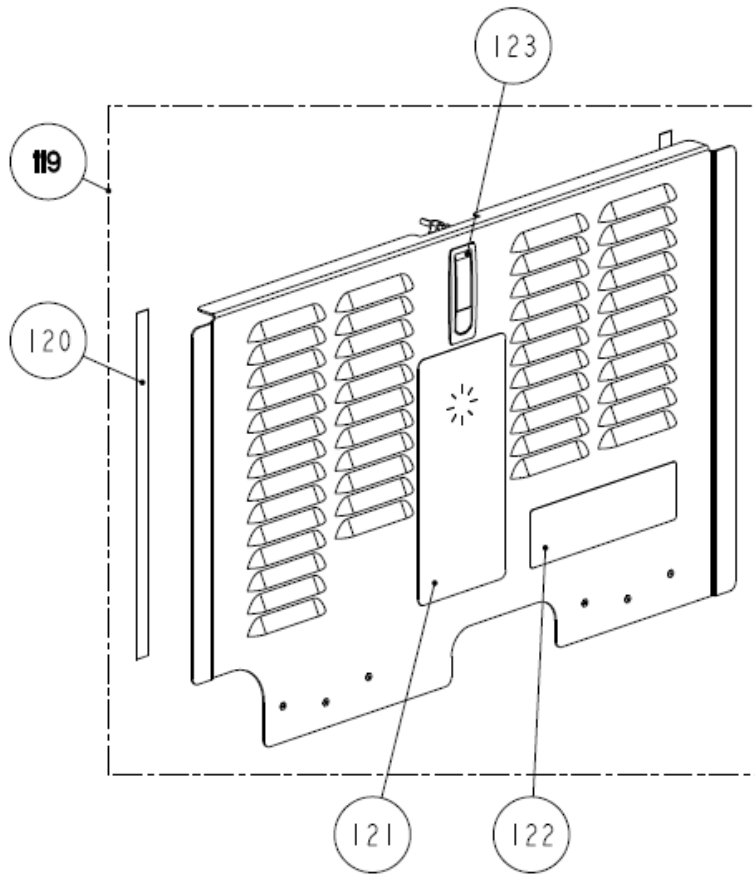

# ILLUSTRATED PARTS LIST

FOR MODELS

7.5 MCGB (60HZ) AND 6.2 MCGB (50HZ)

5.0 MCGB (60HZ) AND 4.2 MCGB (50HZ)

INCLUDING VENCLOSURE MODELS

**SERVICE SIDE VIEW (LEFT)**

**SERVICE SIDE VIEW (RIGHT)**

CONTACT SERVICE OR SPARE PARTS REPRESENTATIVE  
FOR ECU REPLACEMENT, GENSET SERIAL NUMBER IS REQUIRED

**NON-SERVICE SIDE VIEW (LEFT)**

**SIDE EXHAUST (SIDEX)**

**REAR EXHAUST (REARX)**

**FUEL PUMP MODULE**

**REMOTE OIL FILTER**

**CONTROL PANEL BOX (NON-ENCLOSURE MODELS)**

**CONTROL PANEL BOX (VENCLOSURE MODELS)**

**VENCLOSURE BASE ASSY**

**VENCLOSURE SERVICE SIDE PANEL**

**VENCLOSURE TOP PANEL**

**GENERATOR DUCT COMPONENTS**  
**(VENCLOSURE MODELS)**

**GENERATOR COVER ASSY**  
**(VENCLOSURE MODELS)**

**SIPHON BREAK CONNECTION**  
**PARTS (VENCLOSURE MODELS)**