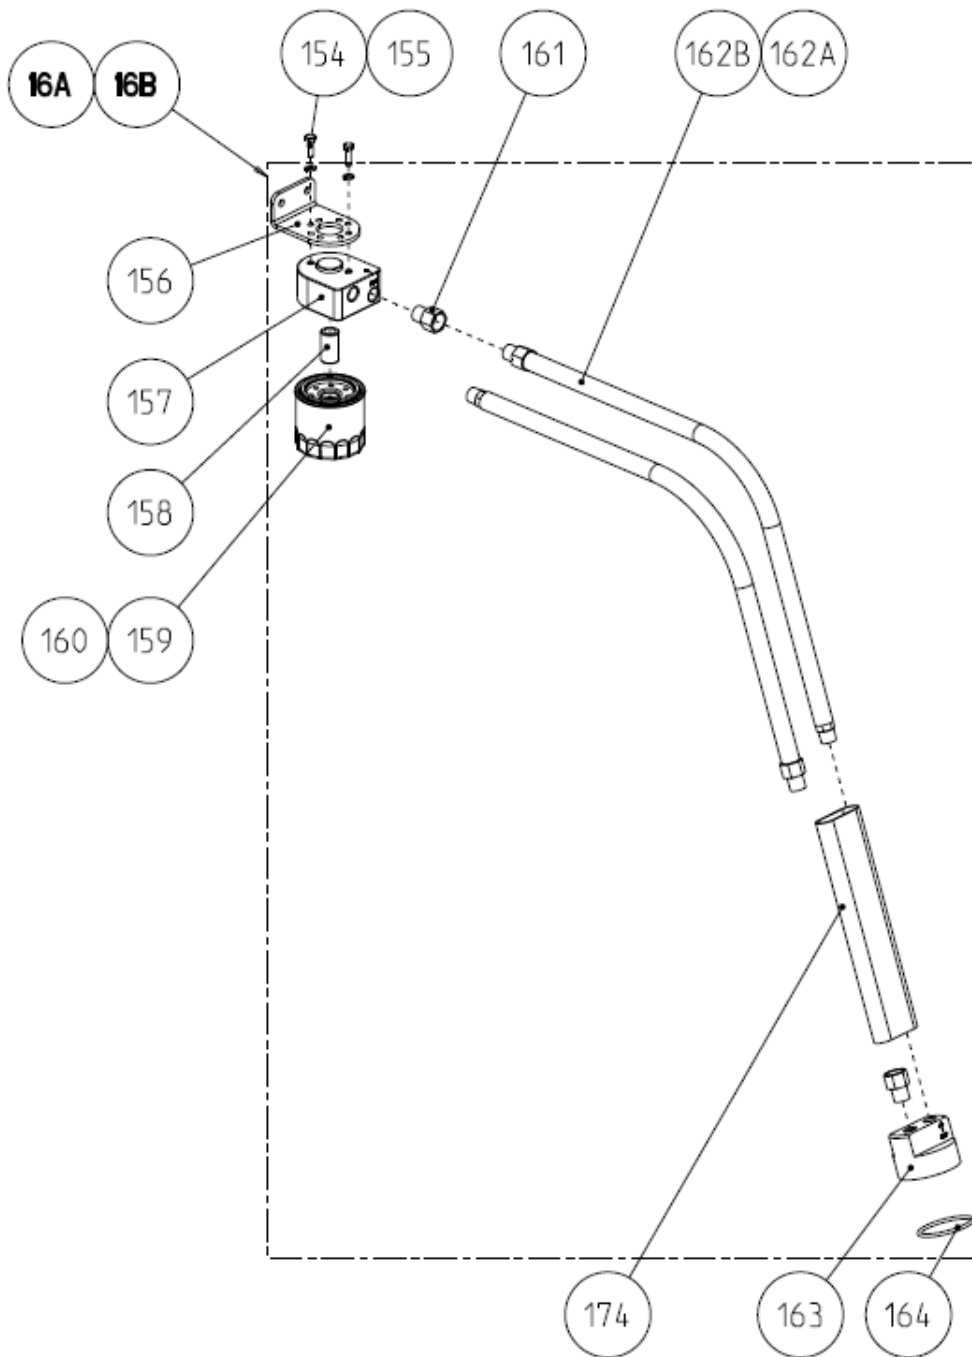

# ILLUSTRATED PARTS LIST

FOR MODELS

7.5 MCGB (60HZ) AND 6.2 MCGB (50HZ)

5.0 MCGB (60HZ) AND 4.2 MCGB (50HZ)

INCLUDING VENCLOSURE MODELS

**SERVICE SIDE VIEW (LEFT)**

**SERVICE SIDE VIEW (RIGHT)**

CONTACT SERVICE OR SPARE PARTS REPRESENTATIVE  
FOR ECU REPLACEMENT, GENSET SERIAL NUMBER IS REQUIRED

**NON-SERVICE SIDE VIEW (LEFT)**

**SIDE EXHAUST (SIDEX)**

**REAR EXHAUST (REARX)**

**FUEL PUMP MODULE**

**REMOTE OIL FILTER**

**CONTROL PANEL BOX (NON-ENCLOSURE MODELS)**

**CONTROL PANEL BOX (VENCLOSURE MODELS)**

(CONTINUED NEXT PAGE)

(PARTS LIST CONTINUED)

REF	PART #	PART NAME	NOTES
135	56736	HOSE,HEAT EXGR TO VENCL	
136	301083	CLAMP,HOSE 10	
137	56733	ELBOW	
138A	56863	PANEL,GEN	7.5/6.2 MCGB
138B	56864	PANEL,GEN	5.0/4.2 MCGB
139	56813	SEAL,CONTROL PANEL	
140	56815	ALIGNMENT PIN	
141	58249	PANEL,REAR MCGB	
142A	56865	PANEL,BELT	REARX MODELS
142B	56866	PANEL,BELT	SIDEX MODELS
143A	58248	REAR FLANGE ASSY	REARX MODELS
143B	58213	REAR FLANGE ASSY	SIDEX MODELS
144	56839	WASHER,FLAT	
145	43094	RIVET,POP 1/8DIA	
146	58212	SEAL,EXH HOSE	REARX MODELS
147	56842	CAPSCREW	
148	55812	WASHER	
149	55847	LOCKWASHER	
150	56928	CAPSCREW	
151	56793	HOSE,SIPHON BREAK	
152	58242	SIDE FLANGE ASSY	SIDEX MODELS
153	58243	SEAL, SIDE FLANGE	SIDEX MODELS
154	46270	M6X20 CAPSCREW	
155	55847	M6 LOCKWASHER	
156	57012	BRACKET, OIL REMOTE	
157	57011	ADAPTER, FILTER	
158	34663	NIPPLE, OIL FILTER	
161	13348	CONNECTOR, MALE, OIL LINE	
162A	11925	HOSE, OIL	40" LONG
162B	53973	HOSE,OIL 60 LG	60" LONG
163	57013	ADAPTER, ENGINE	
164	32148	O-RING	
165	57825	CLAMP, FUEL PUMP BODY	
166	55511	ELBOW,MALE	
167	56762	BRACKET,FUEL MODULE	
168	55637	BRACKET,FUEL MODULE SUPPORT	
169	54769	REGULATOR,FUEL	
170	54770	RETAINER,FUEL REGULATOR	
171	42738	VALVE,FUEL SYSTEM TEST	
172	55510	CONNECTOR,MALE	
173	55534	BUMPER,RUBBER	
174	58356	SLEEVE, HOSE	