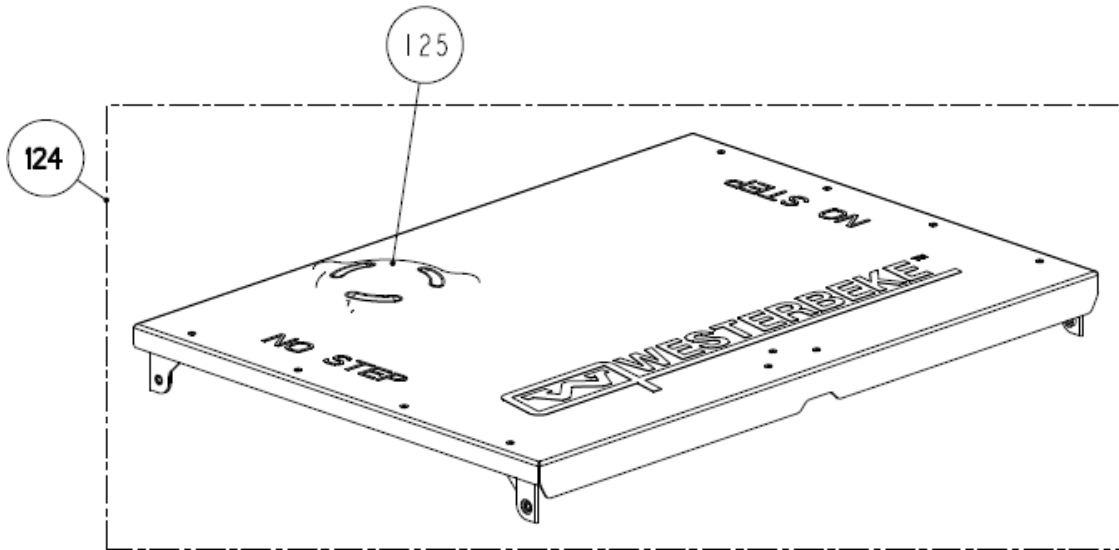

VENCLOSURE SERVICE SIDE PANEL