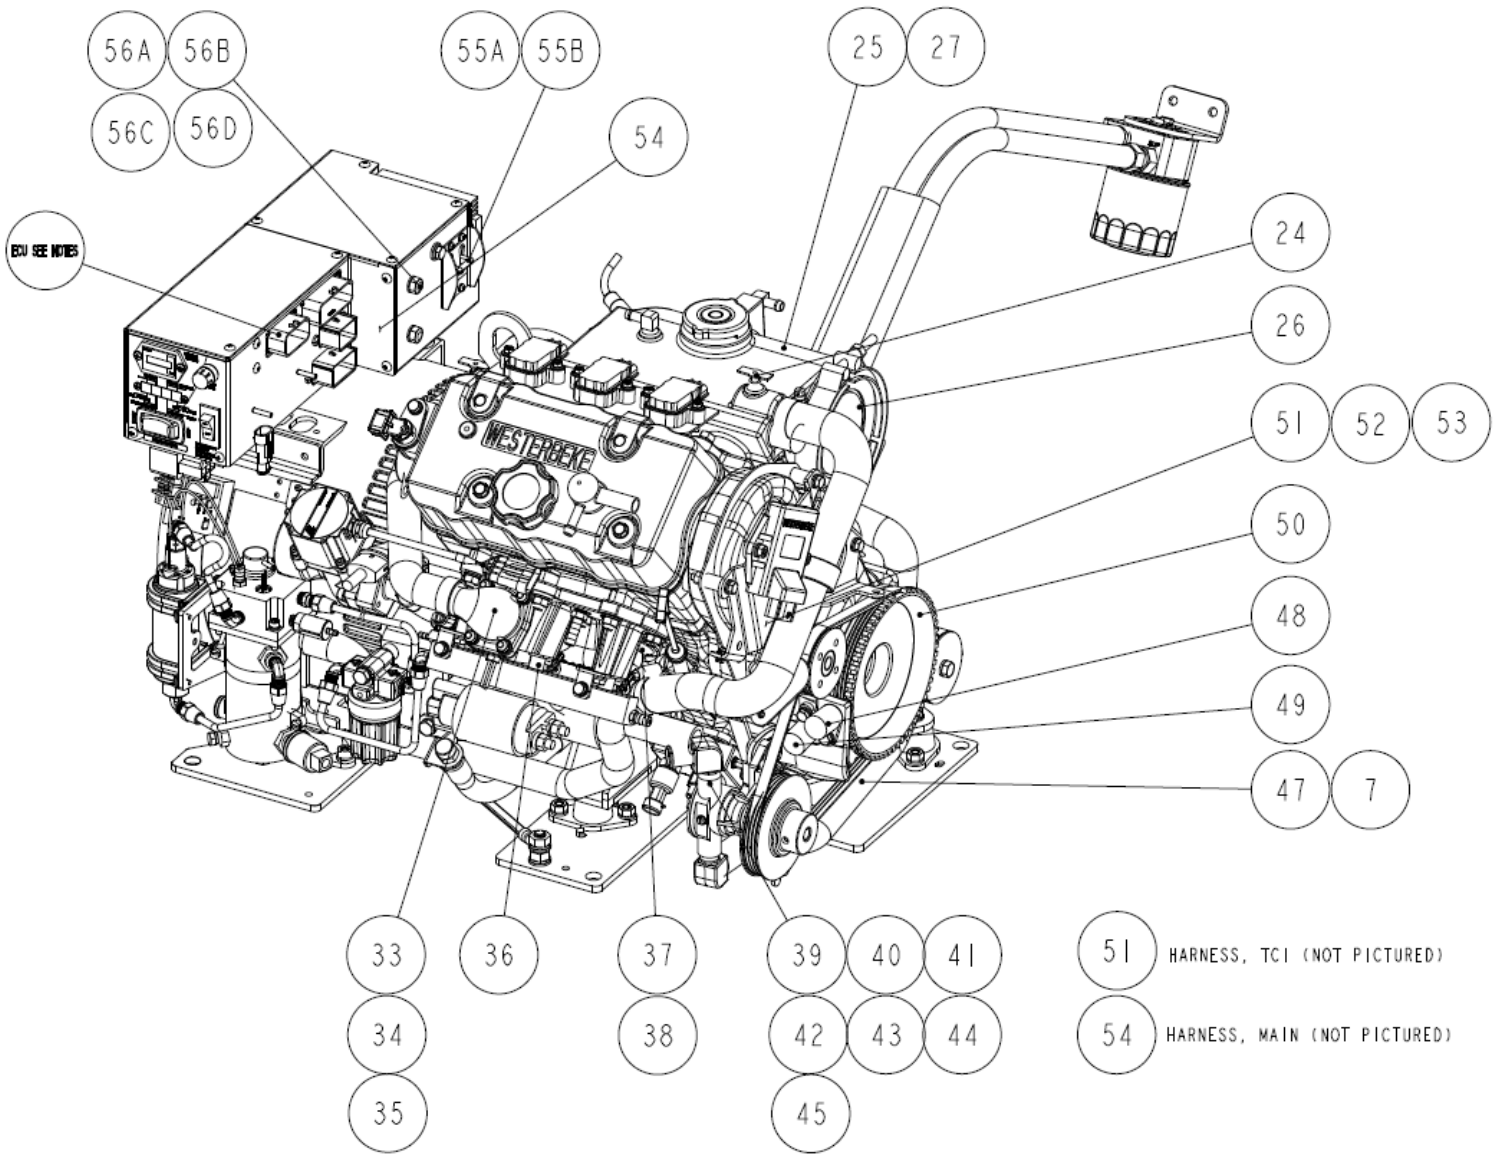

# ILLUSTRATED PARTS LIST

FOR MODELS

7.5 MCGB (60HZ) AND 6.2 MCGB (50HZ)

5.0 MCGB (60HZ) AND 4.2 MCGB (50HZ)

INCLUDING VENCLOSURE MODELS

**SERVICE SIDE VIEW (LEFT)**

**SERVICE SIDE VIEW (RIGHT)**

CONTACT SERVICE OR SPARE PARTS REPRESENTATIVE  
FOR ECU REPLACEMENT, GENSET SERIAL NUMBER IS REQUIRED

**NON-SERVICE SIDE VIEW (LEFT)**

**SIDE EXHAUST (SIDEX)**

**REAR EXHAUST (REARX)**

**FUEL PUMP MODULE**

**REMOTE OIL FILTER**

**CONTROL PANEL BOX (NON-ENCLOSURE MODELS)**

**CONTROL PANEL BOX (VENCLOSURE MODELS)**

(CONTINUED NEXT PAGE)

(PARTS LIST CONTINUED)

REF	PART #	PART NAME	NOTES
135	56736	HOSE,HEAT EXGR TO VENCL	
136	301083	CLAMP,HOSE 10	
137	56733	ELBOW	
138A	56863	PANEL,GEN	7.5/6.2 MCGB
138B	56864	PANEL,GEN	5.0/4.2 MCGB
139	56813	SEAL,CONTROL PANEL	
140	56815	ALIGNMENT PIN	
141	58249	PANEL,REAR MCGB	
142A	56865	PANEL,BELT	REARX MODELS
142B	56866	PANEL,BELT	SIDEX MODELS
143A	58248	REAR FLANGE ASSY	REARX MODELS
143B	58213	REAR FLANGE ASSY	SIDEX MODELS
144	56839	WASHER,FLAT	
145	43094	RIVET,POP 1/8DIA	
146	58212	SEAL,EXH HOSE	REARX MODELS
147	56842	CAPSCREW	
148	55812	WASHER	
149	55847	LOCKWASHER	
150	56928	CAPSCREW	
151	56793	HOSE,SIPHON BREAK	
152	58242	SIDE FLANGE ASSY	SIDEX MODELS
153	58243	SEAL, SIDE FLANGE	SIDEX MODELS
154	46270	M6X20 CAPSCREW	
155	55847	M6 LOCKWASHER	
156	57012	BRACKET, OIL REMOTE	
157	57011	ADAPTER, FILTER	
158	34663	NIPPLE, OIL FILTER	
161	13348	CONNECTOR, MALE, OIL LINE	
162A	11925	HOSE, OIL	40" LONG
162B	53973	HOSE,OIL 60 LG	60" LONG
163	57013	ADAPTER, ENGINE	
164	32148	O-RING	
165	57825	CLAMP, FUEL PUMP BODY	
166	55511	ELBOW,MALE	
167	56762	BRACKET,FUEL MODULE	
168	55637	BRACKET,FUEL MODULE SUPPORT	
169	54769	REGULATOR,FUEL	
170	54770	RETAINER,FUEL REGULATOR	
171	42738	VALVE,FUEL SYSTEM TEST	
172	55510	CONNECTOR,MALE	
173	55534	BUMPER,RUBBER	
174	58356	SLEEVE, HOSE	