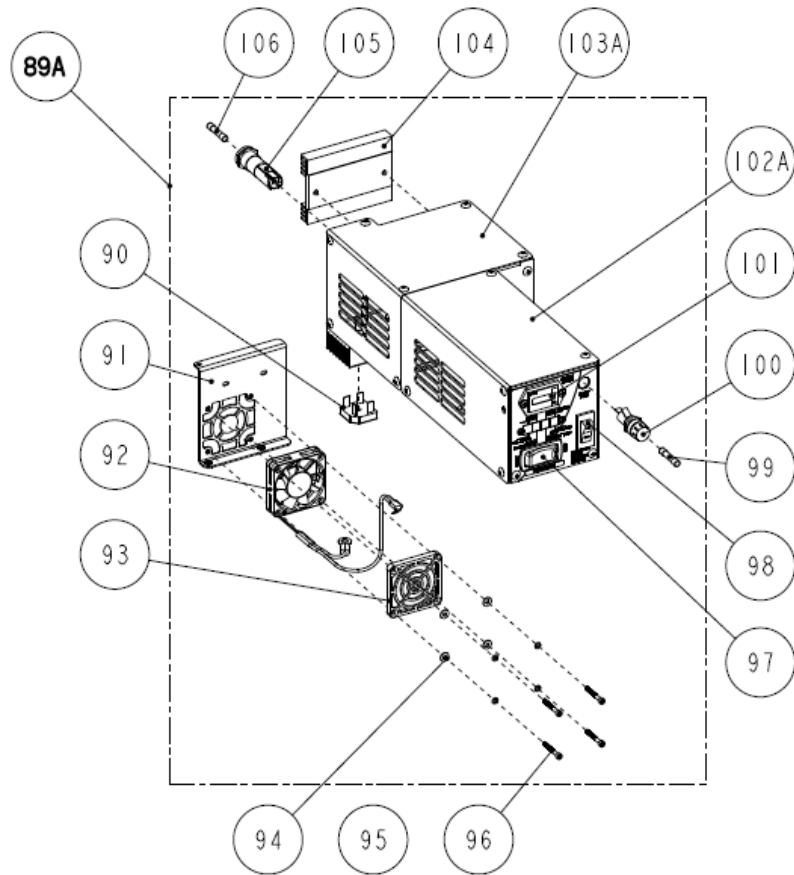

# ILLUSTRATED PARTS LIST

FOR MODELS

7.5 MCGB (60HZ) AND 6.2 MCGB (50HZ)

5.0 MCGB (60HZ) AND 4.2 MCGB (50HZ)

INCLUDING VENCLOSURE MODELS

**SERVICE SIDE VIEW (LEFT)**

**SERVICE SIDE VIEW (RIGHT)**

CONTACT SERVICE OR SPARE PARTS REPRESENTATIVE  
FOR ECU REPLACEMENT, GENSET SERIAL NUMBER IS REQUIRED

**NON-SERVICE SIDE VIEW (LEFT)**

**SIDE EXHAUST (SIDEX)**

**REAR EXHAUST (REARX)**

**FUEL PUMP MODULE**

**REMOTE OIL FILTER**

**CONTROL PANEL BOX (NON-ENCLOSURE MODELS)**

**CONTROL PANEL BOX (VENCLOSURE MODELS)**

(CONTINUED NEXT PAGE)

(PARTS LIST CONTINUED)

REF	PART #	PART NAME	NOTES
135	56736	HOSE,HEAT EXGR TO VENCL	
136	301083	CLAMP,HOSE 10	
137	56733	ELBOW	
138A	56863	PANEL,GEN	7.5/6.2 MCGB
138B	56864	PANEL,GEN	5.0/4.2 MCGB
139	56813	SEAL,CONTROL PANEL	
140	56815	ALIGNMENT PIN	
141	58249	PANEL,REAR MCGB	
142A	56865	PANEL,BELT	REARX MODELS
142B	56866	PANEL,BELT	SIDEX MODELS
143A	58248	REAR FLANGE ASSY	REARX MODELS
143B	58213	REAR FLANGE ASSY	SIDEX MODELS
144	56839	WASHER,FLAT	
145	43094	RIVET,POP 1/8DIA	
146	58212	SEAL,EXH HOSE	REARX MODELS
147	56842	CAPSCREW	
148	55812	WASHER	
149	55847	LOCKWASHER	
150	56928	CAPSCREW	
151	56793	HOSE,SIPHON BREAK	
152	58242	SIDE FLANGE ASSY	SIDEX MODELS
153	58243	SEAL, SIDE FLANGE	SIDEX MODELS
154	46270	M6X20 CAPSCREW	
155	55847	M6 LOCKWASHER	
156	57012	BRACKET, OIL REMOTE	
157	57011	ADAPTER, FILTER	
158	34663	NIPPLE, OIL FILTER	
161	13348	CONNECTOR, MALE, OIL LINE	
162A	11925	HOSE, OIL	40" LONG
162B	53973	HOSE,OIL 60 LG	60" LONG
163	57013	ADAPTER, ENGINE	
164	32148	O-RING	
165	57825	CLAMP, FUEL PUMP BODY	
166	55511	ELBOW,MALE	
167	56762	BRACKET,FUEL MODULE	
168	55637	BRACKET,FUEL MODULE SUPPORT	
169	54769	REGULATOR,FUEL	
170	54770	RETAINER,FUEL REGULATOR	
171	42738	VALVE,FUEL SYSTEM TEST	
172	55510	CONNECTOR,MALE	
173	55534	BUMPER,RUBBER	
174	58356	SLEEVE, HOSE	