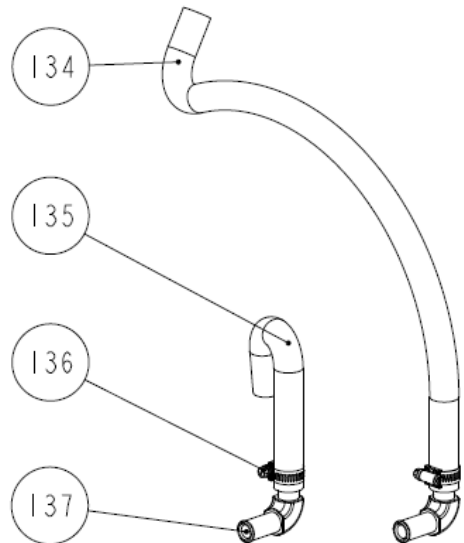

# ILLUSTRATED PARTS LIST

FOR MODELS

7.5 MCGB (60HZ) AND 6.2 MCGB (50HZ)

5.0 MCGB (60HZ) AND 4.2 MCGB (50HZ)

INCLUDING VENCLOSURE MODELS

**SERVICE SIDE VIEW (LEFT)**

**SERVICE SIDE VIEW (RIGHT)**

CONTACT SERVICE OR SPARE PARTS REPRESENTATIVE  
FOR ECU REPLACEMENT, GENSET SERIAL NUMBER IS REQUIRED

**VENCLOSURE BASE ASSY**

**VENCLOSURE SERVICE SIDE PANEL**

**VENCLOSURE TOP PANEL**

**GENERATOR DUCT COMPONENTS**  
**(VENCLOSURE MODELS)**

**GENERATOR COVER ASSY**  
**(VENCLOSURE MODELS)**

**SIPHON BREAK CONNECTION**  
**PARTS (VENCLOSURE MODELS)**

(CONTINUED NEXT PAGE)

(PARTS LIST CONTINUED)

REF	PART #	PART NAME	NOTES
135	56736	HOSE,HEAT EXGR TO VENCL	
136	301083	CLAMP,HOSE 10	
137	56733	ELBOW	
138A	56863	PANEL,GEN	7.5/6.2 MCGB
138B	56864	PANEL,GEN	5.0/4.2 MCGB
139	56813	SEAL,CONTROL PANEL	
140	56815	ALIGNMENT PIN	
141	58249	PANEL,REAR MCGB	
142A	56865	PANEL,BELT	REARX MODELS
142B	56866	PANEL,BELT	SIDEX MODELS
143A	58248	REAR FLANGE ASSY	REARX MODELS
143B	58213	REAR FLANGE ASSY	SIDEX MODELS
144	56839	WASHER,FLAT	
145	43094	RIVET,POP 1/8DIA	
146	58212	SEAL,EXH HOSE	REARX MODELS
147	56842	CAPSCREW	
148	55812	WASHER	
149	55847	LOCKWASHER	
150	56928	CAPSCREW	
151	56793	HOSE,SIPHON BREAK	
152	58242	SIDE FLANGE ASSY	SIDEX MODELS
153	58243	SEAL, SIDE FLANGE	SIDEX MODELS
154	46270	M6X20 CAPSCREW	
155	55847	M6 LOCKWASHER	
156	57012	BRACKET, OIL REMOTE	
157	57011	ADAPTER, FILTER	
158	34663	NIPPLE, OIL FILTER	
161	13348	CONNECTOR, MALE, OIL LINE	
162A	11925	HOSE, OIL	40" LONG
162B	53973	HOSE,OIL 60 LG	60" LONG
163	57013	ADAPTER, ENGINE	
164	32148	O-RING	
165	57825	CLAMP, FUEL PUMP BODY	
166	55511	ELBOW,MALE	
167	56762	BRACKET,FUEL MODULE	
168	55637	BRACKET,FUEL MODULE SUPPORT	
169	54769	REGULATOR,FUEL	
170	54770	RETAINER,FUEL REGULATOR	
171	42738	VALVE,FUEL SYSTEM TEST	
172	55510	CONNECTOR,MALE	
173	55534	BUMPER,RUBBER	
174	58356	SLEEVE, HOSE	