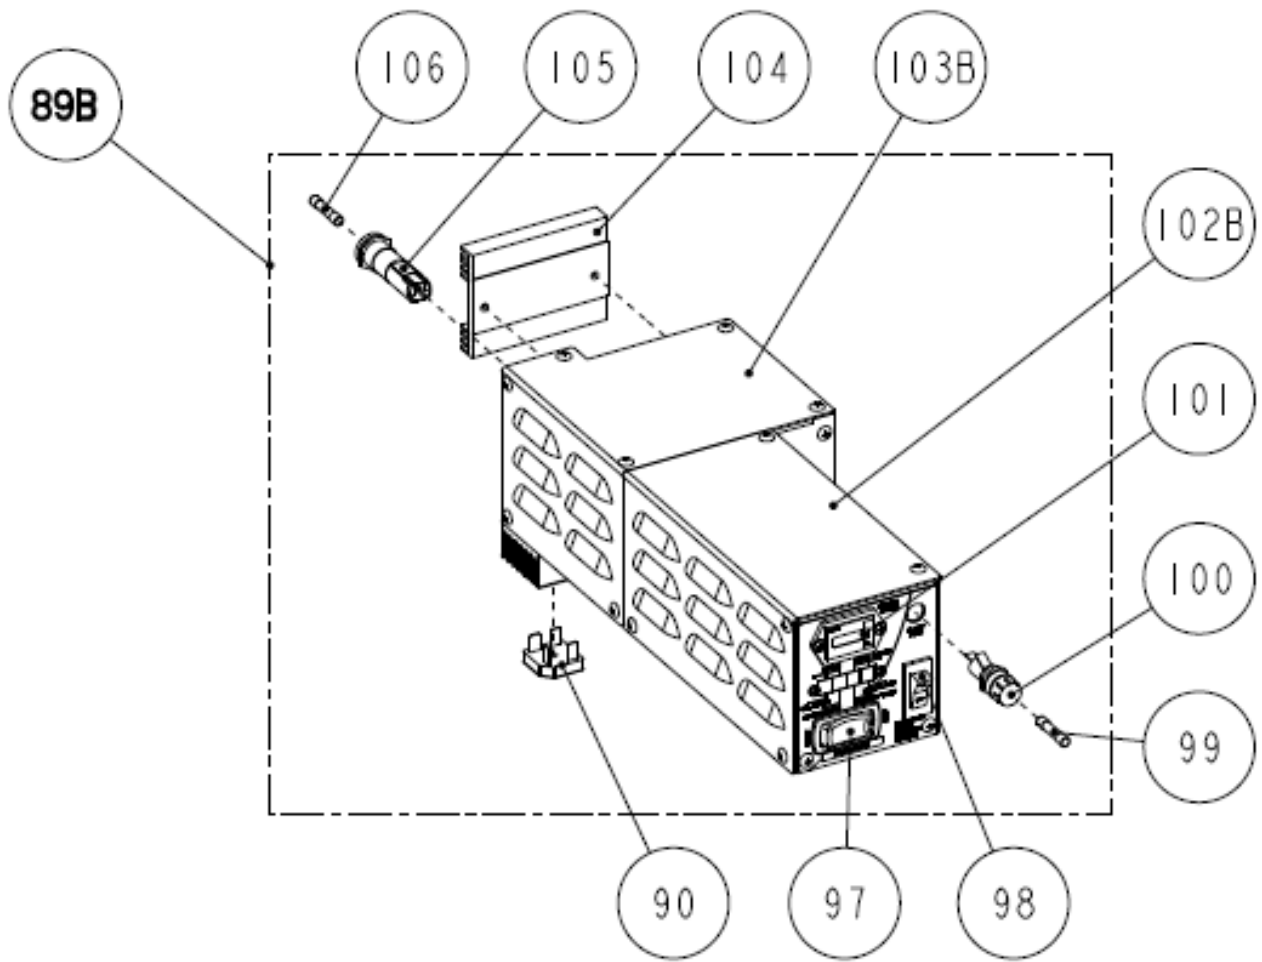

# ILLUSTRATED PARTS LIST

FOR MODELS

7.5 MCGB (60HZ) AND 6.2 MCGB (50HZ)

5.0 MCGB (60HZ) AND 4.2 MCGB (50HZ)

INCLUDING VENCLOSURE MODELS

**SERVICE SIDE VIEW (LEFT)**

**SERVICE SIDE VIEW (RIGHT)**

CONTACT SERVICE OR SPARE PARTS REPRESENTATIVE  
FOR ECU REPLACEMENT, GENSET SERIAL NUMBER IS REQUIRED

**NON-SERVICE SIDE VIEW (LEFT)**

**SIDE EXHAUST (SIDEX)**

**REAR EXHAUST (REARX)**

**FUEL PUMP MODULE**

**REMOTE OIL FILTER**

**CONTROL PANEL BOX (NON-ENCLOSURE MODELS)**

**CONTROL PANEL BOX (VENCLOSURE MODELS)**

**VENCLOSURE BASE ASSY**

**VENCLOSURE SERVICE SIDE PANEL**

**VENCLOSURE TOP PANEL**

**GENERATOR DUCT COMPONENTS**  
**(VENCLOSURE MODELS)**

**GENERATOR COVER ASSY**  
**(VENCLOSURE MODELS)**

**SIPHON BREAK CONNECTION**  
**PARTS (VENCLOSURE MODELS)**