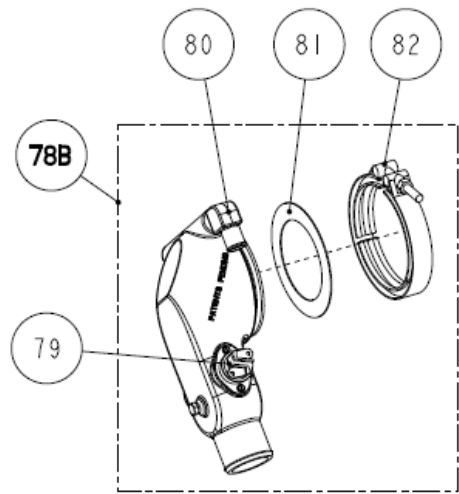

# ILLUSTRATED PARTS LIST

FOR MODELS

7.5 MCGB (60HZ) AND 6.2 MCGB (50HZ)

5.0 MCGB (60HZ) AND 4.2 MCGB (50HZ)

INCLUDING VENCLOSURE MODELS

**SERVICE SIDE VIEW (LEFT)**

**SERVICE SIDE VIEW (RIGHT)**

CONTACT SERVICE OR SPARE PARTS REPRESENTATIVE  
FOR ECU REPLACEMENT, GENSET SERIAL NUMBER IS REQUIRED

**NON-SERVICE SIDE VIEW (LEFT)**

**SIDE EXHAUST (SIDEX)**

**REAR EXHAUST (REARX)**

**FUEL PUMP MODULE**

**REMOTE OIL FILTER**

**CONTROL PANEL BOX (NON-ENCLOSURE MODELS)**

**CONTROL PANEL BOX (VENCLOSURE MODELS)**

(CONTINUED NEXT PAGE)

(PARTS LIST CONTINUED)

REF	PART #	PART NAME	NOTES
135	56736	HOSE,HEAT EXGR TO VENCL	
136	301083	CLAMP,HOSE 10	
137	56733	ELBOW	
138A	56863	PANEL,GEN	7.5/6.2 MCGB
138B	56864	PANEL,GEN	5.0/4.2 MCGB
139	56813	SEAL,CONTROL PANEL	
140	56815	ALIGNMENT PIN	
141	58249	PANEL,REAR MCGB	
142A	56865	PANEL,BELT	REARX MODELS
142B	56866	PANEL,BELT	SIDEX MODELS
143A	58248	REAR FLANGE ASSY	REARX MODELS
143B	58213	REAR FLANGE ASSY	SIDEX MODELS
144	56839	WASHER,FLAT	
145	43094	RIVET,POP 1/8DIA	
146	58212	SEAL,EXH HOSE	REARX MODELS
147	56842	CAPSCREW	
148	55812	WASHER	
149	55847	LOCKWASHER	
150	56928	CAPSCREW	
151	56793	HOSE,SIPHON BREAK	
152	58242	SIDE FLANGE ASSY	SIDEX MODELS
153	58243	SEAL, SIDE FLANGE	SIDEX MODELS
154	46270	M6X20 CAPSCREW	
155	55847	M6 LOCKWASHER	
156	57012	BRACKET, OIL REMOTE	
157	57011	ADAPTER, FILTER	
158	34663	NIPPLE, OIL FILTER	
161	13348	CONNECTOR, MALE, OIL LINE	
162A	11925	HOSE, OIL	40" LONG
162B	53973	HOSE,OIL 60 LG	60" LONG
163	57013	ADAPTER, ENGINE	
164	32148	O-RING	
165	57825	CLAMP, FUEL PUMP BODY	
166	55511	ELBOW,MALE	
167	56762	BRACKET,FUEL MODULE	
168	55637	BRACKET,FUEL MODULE SUPPORT	
169	54769	REGULATOR,FUEL	
170	54770	RETAINER,FUEL REGULATOR	
171	42738	VALVE,FUEL SYSTEM TEST	
172	55510	CONNECTOR,MALE	
173	55534	BUMPER,RUBBER	
174	58356	SLEEVE, HOSE	