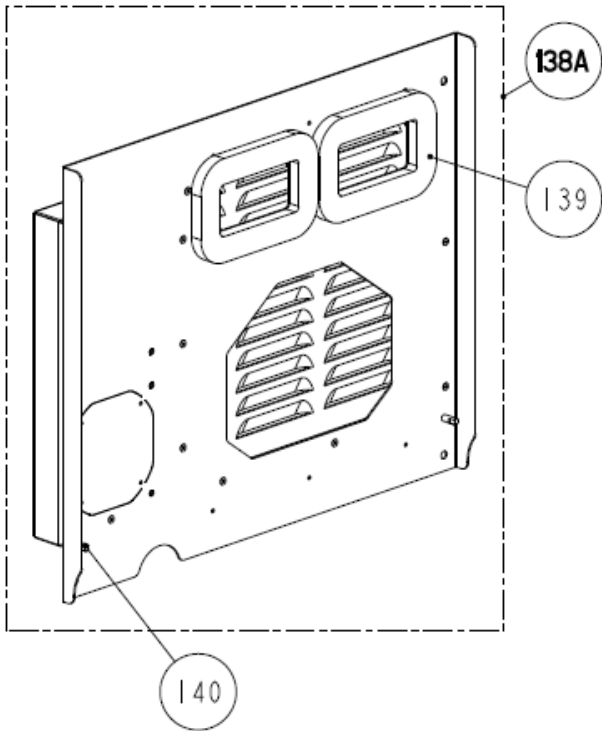

# ILLUSTRATED PARTS LIST

FOR MODELS

7.5 MCGB (60HZ) AND 6.2 MCGB (50HZ)

5.0 MCGB (60HZ) AND 4.2 MCGB (50HZ)

INCLUDING VENCLOSURE MODELS

**SERVICE SIDE VIEW (LEFT)**

**SERVICE SIDE VIEW (RIGHT)**

CONTACT SERVICE OR SPARE PARTS REPRESENTATIVE  
FOR ECU REPLACEMENT, GENSET SERIAL NUMBER IS REQUIRED

**VENCLOSURE BASE ASSY**

**VENCLOSURE SERVICE SIDE PANEL**

**VENCLOSURE TOP PANEL**

**GENERATOR DUCT COMPONENTS**  
**(VENCLOSURE MODELS)**

**GENERATOR COVER ASSY**  
**(VENCLOSURE MODELS)**

**SIPHON BREAK CONNECTION**  
**PARTS (VENCLOSURE MODELS)**

**VENCLOSURE GENERATOR  
PANEL 7.5/6.2 MCGA**

**VENCLOSURE GENERATOR  
PANEL 5.0/4.2 MCGA**

**VENCLOSURE REAR PANEL**

**VENCLOSURE BELT SIDE  
PANEL (REARX)**

**VENCLOSURE BELT SIDE  
PANEL (SIDEX)**

**REAR FLANGE ASSY  
(REARX)**