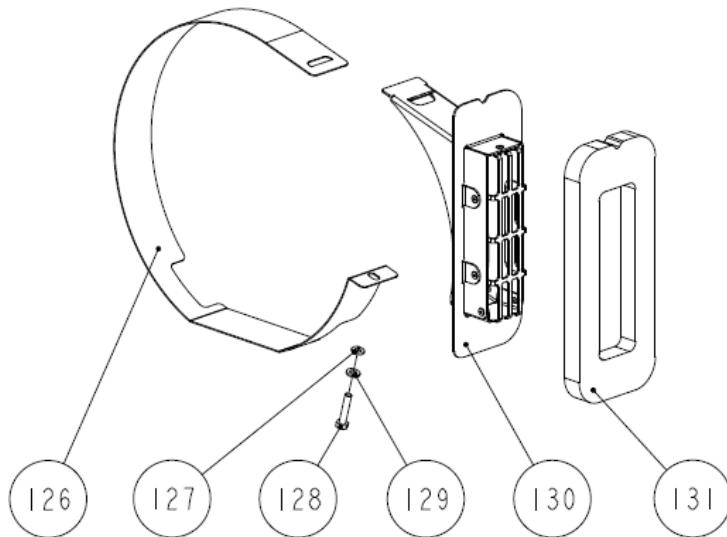

**VENCLOSURE BASE ASSY**

**VENCLOSURE SERVICE SIDE PANEL**

**VENCLOSURE TOP PANEL**

**GENERATOR DUCT COMPONENTS**  
**(VENCLOSURE MODELS)**

**GENERATOR COVER ASSY**  
**(VENCLOSURE MODELS)**

**SIPHON BREAK CONNECTION**  
**PARTS (VENCLOSURE MODELS)**

(CONTINUED NEXT PAGE)

(PARTS LIST CONTINUED)

REF	PART #	PART NAME	NOTES
135	56736	HOSE,HEAT EXGR TO VENCL	
136	301083	CLAMP,HOSE 10	
137	56733	ELBOW	
138A	56863	PANEL,GEN	7.5/6.2 MCGB
138B	56864	PANEL,GEN	5.0/4.2 MCGB
139	56813	SEAL,CONTROL PANEL	
140	56815	ALIGNMENT PIN	
141	58249	PANEL,REAR MCGB	
142A	56865	PANEL,BELT	REARX MODELS
142B	56866	PANEL,BELT	SIDEX MODELS
143A	58248	REAR FLANGE ASSY	REARX MODELS
143B	58213	REAR FLANGE ASSY	SIDEX MODELS
144	56839	WASHER,FLAT	
145	43094	RIVET,POP 1/8DIA	
146	58212	SEAL,EXH HOSE	REARX MODELS
147	56842	CAPSCREW	
148	55812	WASHER	
149	55847	LOCKWASHER	
150	56928	CAPSCREW	
151	56793	HOSE,SIPHON BREAK	
152	58242	SIDE FLANGE ASSY	SIDEX MODELS
153	58243	SEAL, SIDE FLANGE	SIDEX MODELS
154	46270	M6X20 CAPSCREW	
155	55847	M6 LOCKWASHER	
156	57012	BRACKET, OIL REMOTE	
157	57011	ADAPTER, FILTER	
158	34663	NIPPLE, OIL FILTER	
161	13348	CONNECTOR, MALE, OIL LINE	
162A	11925	HOSE, OIL	40" LONG
162B	53973	HOSE,OIL 60 LG	60" LONG
163	57013	ADAPTER, ENGINE	
164	32148	O-RING	
165	57825	CLAMP, FUEL PUMP BODY	
166	55511	ELBOW,MALE	
167	56762	BRACKET,FUEL MODULE	
168	55637	BRACKET,FUEL MODULE SUPPORT	
169	54769	REGULATOR,FUEL	
170	54770	RETAINER,FUEL REGULATOR	
171	42738	VALVE,FUEL SYSTEM TEST	
172	55510	CONNECTOR,MALE	
173	55534	BUMPER,RUBBER	
174	58356	SLEEVE, HOSE	