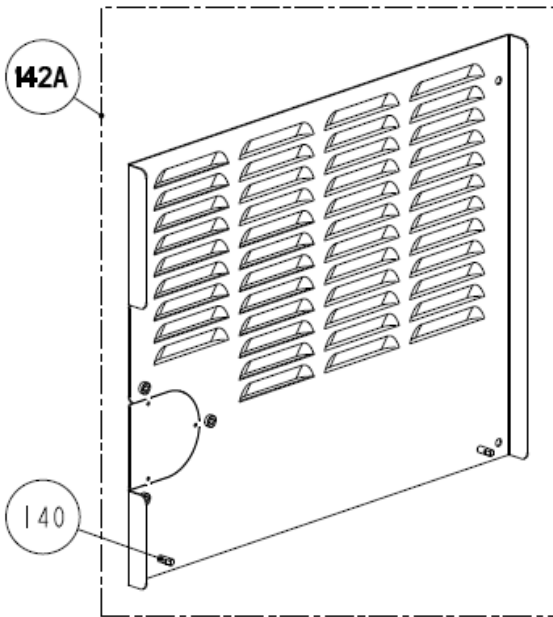

# ILLUSTRATED PARTS LIST

FOR MODELS

7.5 MCGB (60HZ) AND 6.2 MCGB (50HZ)

5.0 MCGB (60HZ) AND 4.2 MCGB (50HZ)

INCLUDING VENCLOSURE MODELS

**SERVICE SIDE VIEW (LEFT)**

**SERVICE SIDE VIEW (RIGHT)**

CONTACT SERVICE OR SPARE PARTS REPRESENTATIVE  
FOR ECU REPLACEMENT, GENSET SERIAL NUMBER IS REQUIRED

**VENCLOSURE BASE ASSY**

**VENCLOSURE SERVICE SIDE PANEL**

**VENCLOSURE TOP PANEL**

**GENERATOR DUCT COMPONENTS**  
**(VENCLOSURE MODELS)**

**GENERATOR COVER ASSY**  
**(VENCLOSURE MODELS)**

**SIPHON BREAK CONNECTION**  
**PARTS (VENCLOSURE MODELS)**

**VENCLOSURE GENERATOR  
PANEL 7.5/6.2 MCGA**

**VENCLOSURE GENERATOR  
PANEL 5.0/4.2 MCGA**

**VENCLOSURE REAR PANEL**

**VENCLOSURE BELT SIDE  
PANEL (REARX)**

**VENCLOSURE BELT SIDE  
PANEL (SIDEX)**

**REAR FLANGE ASSY  
(REARX)**