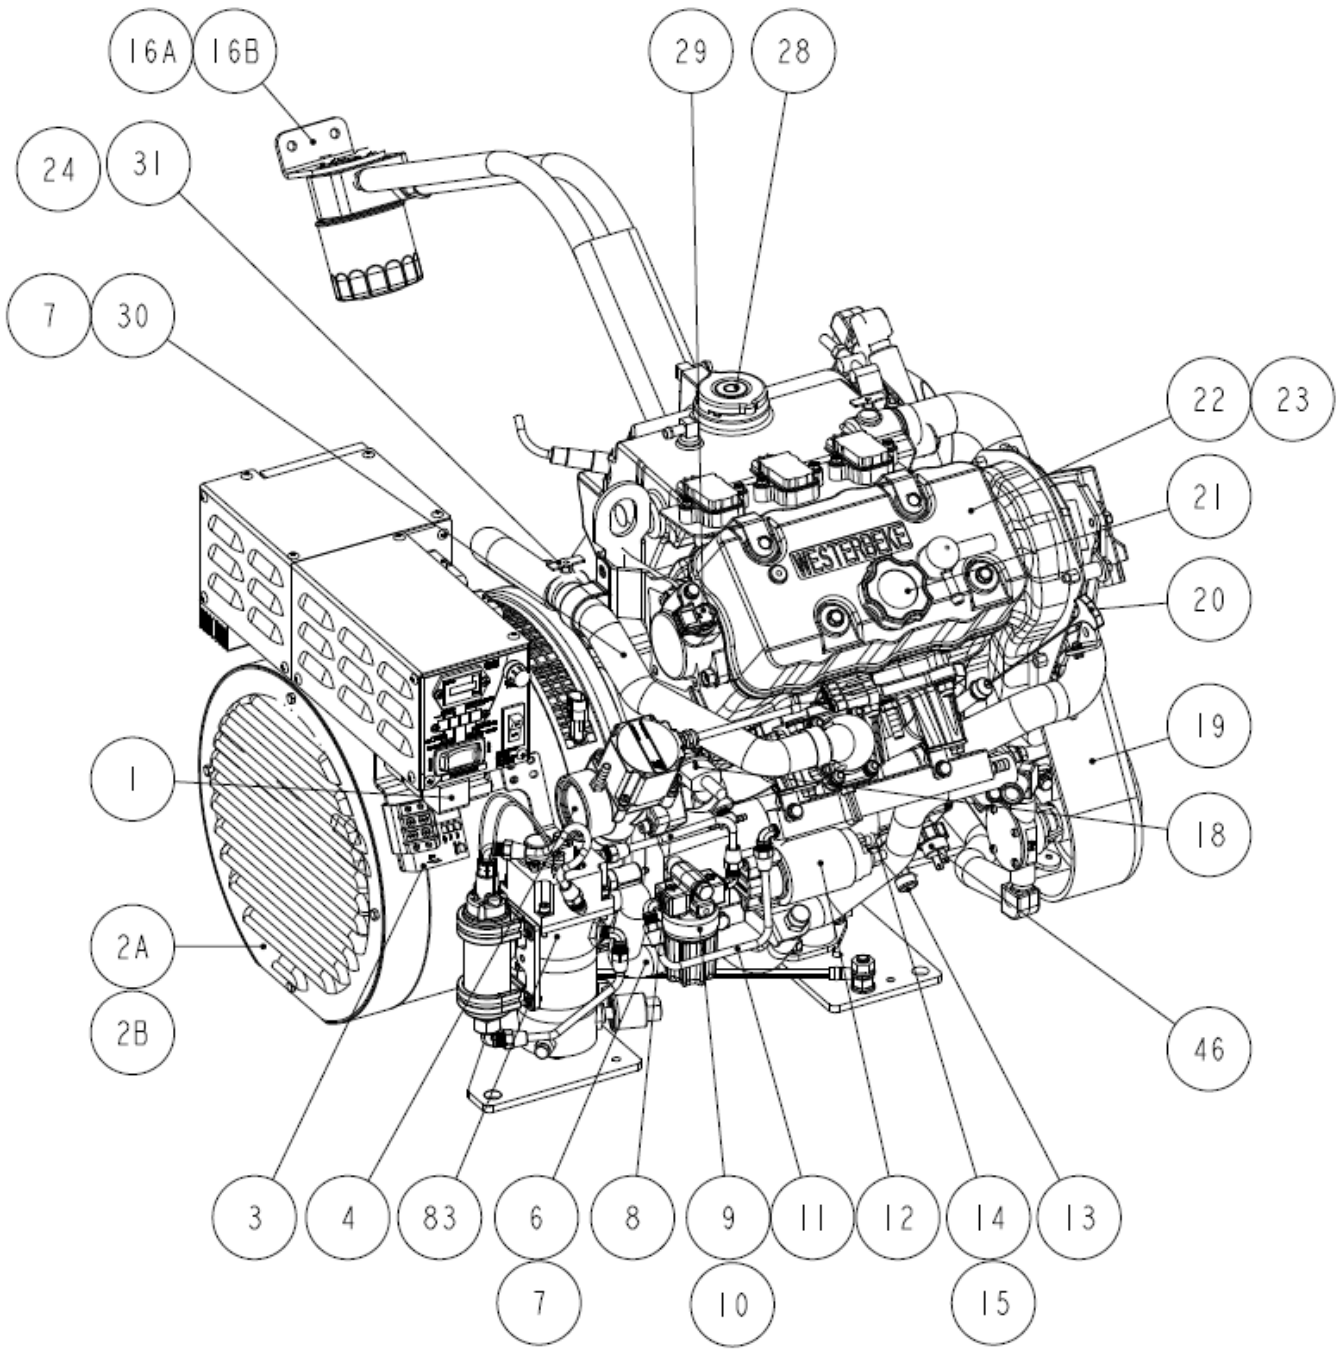

# ILLUSTRATED PARTS LIST

FOR MODELS

7.5 MCGB (60HZ) AND 6.2 MCGB (50HZ)

5.0 MCGB (60HZ) AND 4.2 MCGB (50HZ)

INCLUDING VENCLOSURE MODELS

**SERVICE SIDE VIEW (LEFT)**

**SERVICE SIDE VIEW (RIGHT)**

CONTACT SERVICE OR SPARE PARTS REPRESENTATIVE  
FOR ECU REPLACEMENT, GENSET SERIAL NUMBER IS REQUIRED

**NON-SERVICE SIDE VIEW (LEFT)**

**SIDE EXHAUST (SIDEX)**

**REAR EXHAUST (REARX)**

**FUEL PUMP MODULE**

**REMOTE OIL FILTER**

**CONTROL PANEL BOX (NON-ENCLOSURE MODELS)**

**CONTROL PANEL BOX (VENCLOSURE MODELS)**

(CONTINUED NEXT PAGE)

(PARTS LIST CONTINUED)

REF	PART #	PART NAME	NOTES
135	56736	HOSE,HEAT EXGR TO VENCL	
136	301083	CLAMP,HOSE 10	
137	56733	ELBOW	
138A	56863	PANEL,GEN	7.5/6.2 MCGB
138B	56864	PANEL,GEN	5.0/4.2 MCGB
139	56813	SEAL,CONTROL PANEL	
140	56815	ALIGNMENT PIN	
141	58249	PANEL,REAR MCGB	
142A	56865	PANEL,BELT	REARX MODELS
142B	56866	PANEL,BELT	SIDEX MODELS
143A	58248	REAR FLANGE ASSY	REARX MODELS
143B	58213	REAR FLANGE ASSY	SIDEX MODELS
144	56839	WASHER,FLAT	
145	43094	RIVET,POP 1/8DIA	
146	58212	SEAL,EXH HOSE	REARX MODELS
147	56842	CAPSCREW	
148	55812	WASHER	
149	55847	LOCKWASHER	
150	56928	CAPSCREW	
151	56793	HOSE,SIPHON BREAK	
152	58242	SIDE FLANGE ASSY	SIDEX MODELS
153	58243	SEAL, SIDE FLANGE	SIDEX MODELS
154	46270	M6X20 CAPSCREW	
155	55847	M6 LOCKWASHER	
156	57012	BRACKET, OIL REMOTE	
157	57011	ADAPTER, FILTER	
158	34663	NIPPLE, OIL FILTER	
161	13348	CONNECTOR, MALE, OIL LINE	
162A	11925	HOSE, OIL	40" LONG
162B	53973	HOSE,OIL 60 LG	60" LONG
163	57013	ADAPTER, ENGINE	
164	32148	O-RING	
165	57825	CLAMP, FUEL PUMP BODY	
166	55511	ELBOW,MALE	
167	56762	BRACKET,FUEL MODULE	
168	55637	BRACKET,FUEL MODULE SUPPORT	
169	54769	REGULATOR,FUEL	
170	54770	RETAINER,FUEL REGULATOR	
171	42738	VALVE,FUEL SYSTEM TEST	
172	55510	CONNECTOR,MALE	
173	55534	BUMPER,RUBBER	
174	58356	SLEEVE, HOSE	