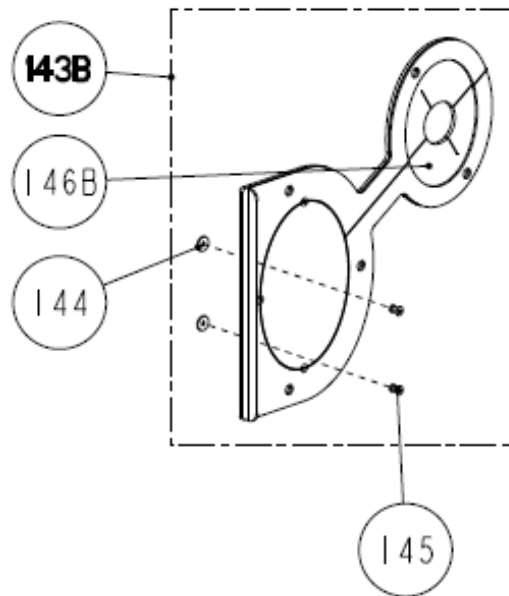

# ILLUSTRATED PARTS LIST

FOR MODELS

7.5 MCGB (60HZ) AND 6.2 MCGB (50HZ)

5.0 MCGB (60HZ) AND 4.2 MCGB (50HZ)

INCLUDING VENCLOSURE MODELS

**SERVICE SIDE VIEW (LEFT)**

**SERVICE SIDE VIEW (RIGHT)**

CONTACT SERVICE OR SPARE PARTS REPRESENTATIVE  
FOR ECU REPLACEMENT, GENSET SERIAL NUMBER IS REQUIRED

**VENCLOSURE GENERATOR  
PANEL 7.5/6.2 MCGA**

**VENCLOSURE GENERATOR  
PANEL 5.0/4.2 MCGA**

**VENCLOSURE REAR PANEL**

**VENCLOSURE BELT SIDE  
PANEL (REARX)**

**VENCLOSURE BELT SIDE  
PANEL (SIDEX)**

**REAR FLANGE ASSY  
(REARX)**

**REAR FLANGE ASSY  
(SIDEX)**

**SIDE FLANGE ASSY (SIDEX)**

**ENCLOSURE PARTS (REARX)**

**ENCLOSURE PARTS (SIDE)**

(CONTINUED NEXT PAGE)

(PARTS LIST CONTINUED)

REF	PART #	PART NAME	NOTES
135	56736	HOSE,HEAT EXGR TO VENCL	
136	301083	CLAMP,HOSE 10	
137	56733	ELBOW	
138A	56863	PANEL,GEN	7.5/6.2 MCGB
138B	56864	PANEL,GEN	5.0/4.2 MCGB
139	56813	SEAL,CONTROL PANEL	
140	56815	ALIGNMENT PIN	
141	58249	PANEL,REAR MCGB	
142A	56865	PANEL,BELT	REARX MODELS
142B	56866	PANEL,BELT	SIDEX MODELS
143A	58248	REAR FLANGE ASSY	REARX MODELS
143B	58213	REAR FLANGE ASSY	SIDEX MODELS
144	56839	WASHER,FLAT	
145	43094	RIVET,POP 1/8DIA	
146	58212	SEAL,EXH HOSE	REARX MODELS
147	56842	CAPSCREW	
148	55812	WASHER	
149	55847	LOCKWASHER	
150	56928	CAPSCREW	
151	56793	HOSE,SIPHON BREAK	
152	58242	SIDE FLANGE ASSY	SIDEX MODELS
153	58243	SEAL, SIDE FLANGE	SIDEX MODELS
154	46270	M6X20 CAPSCREW	
155	55847	M6 LOCKWASHER	
156	57012	BRACKET, OIL REMOTE	
157	57011	ADAPTER, FILTER	
158	34663	NIPPLE, OIL FILTER	
161	13348	CONNECTOR, MALE, OIL LINE	
162A	11925	HOSE, OIL	40" LONG
162B	53973	HOSE,OIL 60 LG	60" LONG
163	57013	ADAPTER, ENGINE	
164	32148	O-RING	
165	57825	CLAMP, FUEL PUMP BODY	
166	55511	ELBOW,MALE	
167	56762	BRACKET,FUEL MODULE	
168	55637	BRACKET,FUEL MODULE SUPPORT	
169	54769	REGULATOR,FUEL	
170	54770	RETAINER,FUEL REGULATOR	
171	42738	VALVE,FUEL SYSTEM TEST	
172	55510	CONNECTOR,MALE	
173	55534	BUMPER,RUBBER	
174	58356	SLEEVE, HOSE	