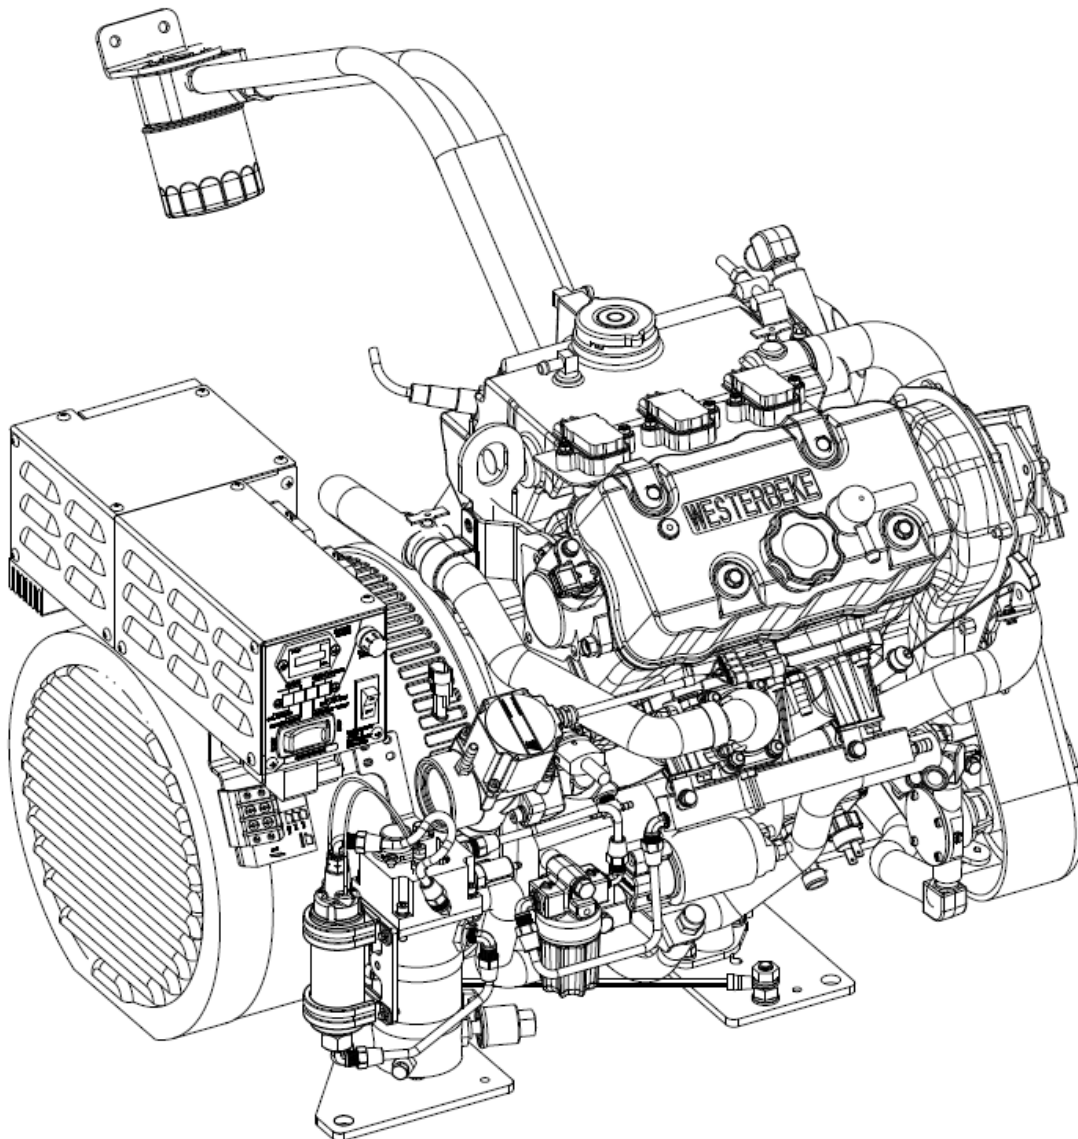

# ILLUSTRATED PARTS LIST

FOR MODELS

7.5 MCGB (60HZ) AND 6.2 MCGB (50HZ)

5.0 MCGB (60HZ) AND 4.2 MCGB (50HZ)

INCLUDING VENCLOSURE MODELS

**SERVICE SIDE VIEW (LEFT)**

**SERVICE SIDE VIEW (RIGHT)**

CONTACT SERVICE OR SPARE PARTS REPRESENTATIVE  
FOR ECU REPLACEMENT, GENSET SERIAL NUMBER IS REQUIRED

**NON-SERVICE SIDE VIEW (LEFT)**

**SIDE EXHAUST (SIDEX)**

**REAR EXHAUST (REARX)**

**FUEL PUMP MODULE**

**REMOTE OIL FILTER**

**CONTROL PANEL BOX (NON-ENCLOSURE MODELS)**

**CONTROL PANEL BOX (VENCLOSURE MODELS)**

(CONTINUED NEXT PAGE)

(PARTS LIST CONTINUED)

REF	PART #	PART NAME	NOTES
135	56736	HOSE,HEAT EXGR TO VENCL	
136	301083	CLAMP,HOSE 10	
137	56733	ELBOW	
138A	56863	PANEL,GEN	7.5/6.2 MCGB
138B	56864	PANEL,GEN	5.0/4.2 MCGB
139	56813	SEAL,CONTROL PANEL	
140	56815	ALIGNMENT PIN	
141	58249	PANEL,REAR MCGB	
142A	56865	PANEL,BELT	REARX MODELS
142B	56866	PANEL,BELT	SIDEX MODELS
143A	58248	REAR FLANGE ASSY	REARX MODELS
143B	58213	REAR FLANGE ASSY	SIDEX MODELS
144	56839	WASHER,FLAT	
145	43094	RIVET,POP 1/8DIA	
146	58212	SEAL,EXH HOSE	REARX MODELS
147	56842	CAPSCREW	
148	55812	WASHER	
149	55847	LOCKWASHER	
150	56928	CAPSCREW	
151	56793	HOSE,SIPHON BREAK	
152	58242	SIDE FLANGE ASSY	SIDEX MODELS
153	58243	SEAL, SIDE FLANGE	SIDEX MODELS
154	46270	M6X20 CAPSCREW	
155	55847	M6 LOCKWASHER	
156	57012	BRACKET, OIL REMOTE	
157	57011	ADAPTER, FILTER	
158	34663	NIPPLE, OIL FILTER	
161	13348	CONNECTOR, MALE, OIL LINE	
162A	11925	HOSE, OIL	40" LONG
162B	53973	HOSE,OIL 60 LG	60" LONG
163	57013	ADAPTER, ENGINE	
164	32148	O-RING	
165	57825	CLAMP, FUEL PUMP BODY	
166	55511	ELBOW,MALE	
167	56762	BRACKET,FUEL MODULE	
168	55637	BRACKET,FUEL MODULE SUPPORT	
169	54769	REGULATOR,FUEL	
170	54770	RETAINER,FUEL REGULATOR	
171	42738	VALVE,FUEL SYSTEM TEST	
172	55510	CONNECTOR,MALE	
173	55534	BUMPER,RUBBER	
174	58356	SLEEVE, HOSE	