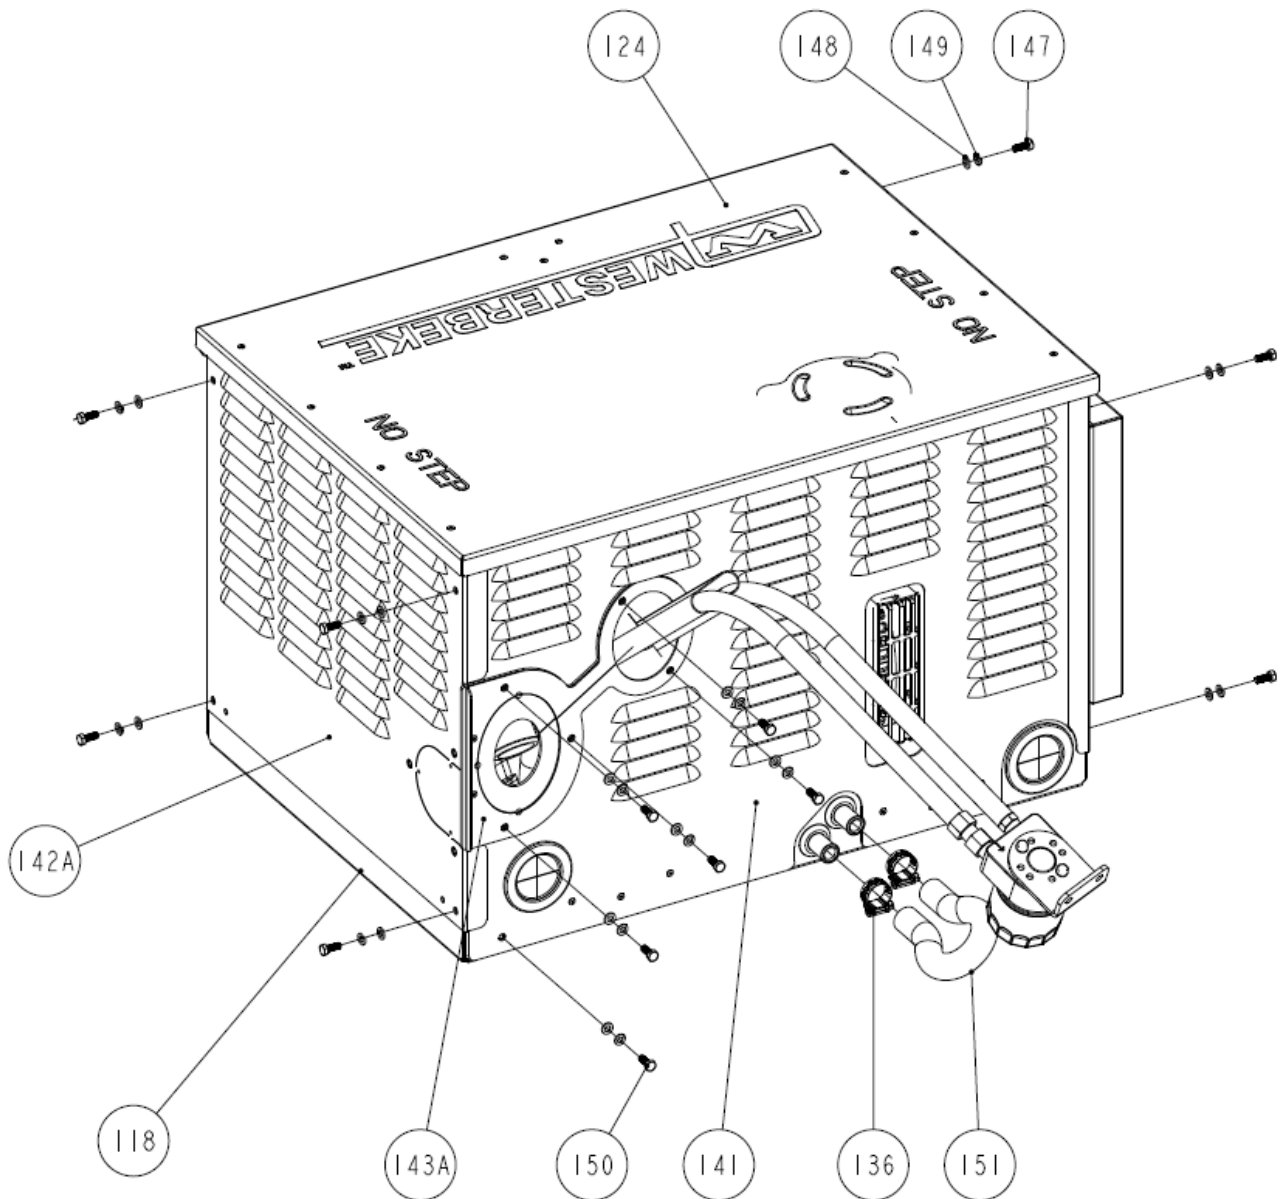

SIDE FLANGE ASSY (SIDEX)

ENCLOSURE PARTS (REARX)