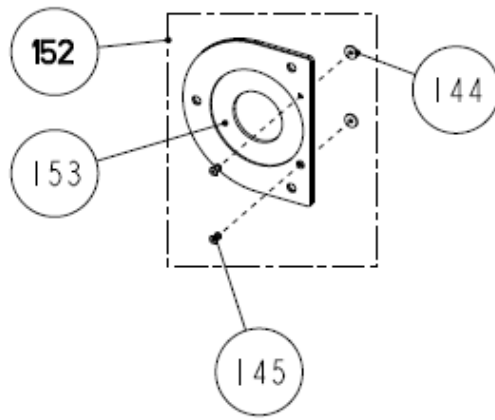

**REAR FLANGE ASSY
(REARX)**

**REAR FLANGE ASSY
(SIDEX)**