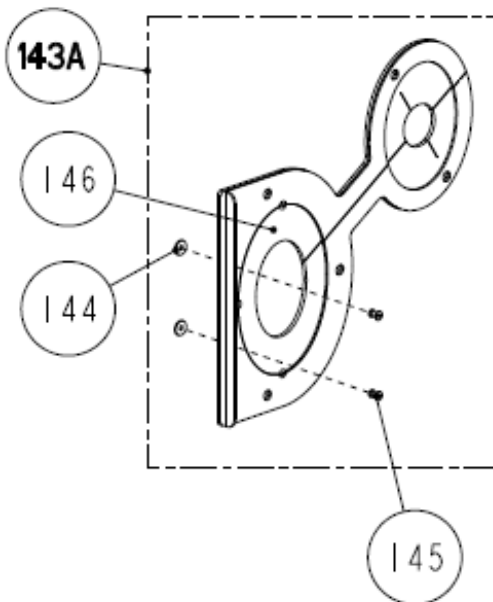

**VENCLOSURE GENERATOR  
PANEL 7.5/6.2 MCGA**

**VENCLOSURE GENERATOR  
PANEL 5.0/4.2 MCGA**

**VENCLOSURE REAR PANEL**

**VENCLOSURE BELT SIDE  
PANEL (REARX)**

**VENCLOSURE BELT SIDE  
PANEL (SIDEX)**

**REAR FLANGE ASSY  
(REARX)**

(CONTINUED NEXT PAGE)

(PARTS LIST CONTINUED)

REF	PART #	PART NAME	NOTES
135	56736	HOSE,HEAT EXGR TO VENCL	
136	301083	CLAMP,HOSE 10	
137	56733	ELBOW	
138A	56863	PANEL,GEN	7.5/6.2 MCGB
138B	56864	PANEL,GEN	5.0/4.2 MCGB
139	56813	SEAL,CONTROL PANEL	
140	56815	ALIGNMENT PIN	
141	58249	PANEL,REAR MCGB	
142A	56865	PANEL,BELT	REARX MODELS
142B	56866	PANEL,BELT	SIDEX MODELS
143A	58248	REAR FLANGE ASSY	REARX MODELS
143B	58213	REAR FLANGE ASSY	SIDEX MODELS
144	56839	WASHER,FLAT	
145	43094	RIVET,POP 1/8DIA	
146	58212	SEAL,EXH HOSE	REARX MODELS
147	56842	CAPSCREW	
148	55812	WASHER	
149	55847	LOCKWASHER	
150	56928	CAPSCREW	
151	56793	HOSE,SIPHON BREAK	
152	58242	SIDE FLANGE ASSY	SIDEX MODELS
153	58243	SEAL, SIDE FLANGE	SIDEX MODELS
154	46270	M6X20 CAPSCREW	
155	55847	M6 LOCKWASHER	
156	57012	BRACKET, OIL REMOTE	
157	57011	ADAPTER, FILTER	
158	34663	NIPPLE, OIL FILTER	
161	13348	CONNECTOR, MALE, OIL LINE	
162A	11925	HOSE, OIL	40" LONG
162B	53973	HOSE,OIL 60 LG	60" LONG
163	57013	ADAPTER, ENGINE	
164	32148	O-RING	
165	57825	CLAMP, FUEL PUMP BODY	
166	55511	ELBOW,MALE	
167	56762	BRACKET,FUEL MODULE	
168	55637	BRACKET,FUEL MODULE SUPPORT	
169	54769	REGULATOR,FUEL	
170	54770	RETAINER,FUEL REGULATOR	
171	42738	VALVE,FUEL SYSTEM TEST	
172	55510	CONNECTOR,MALE	
173	55534	BUMPER,RUBBER	
174	58356	SLEEVE, HOSE	