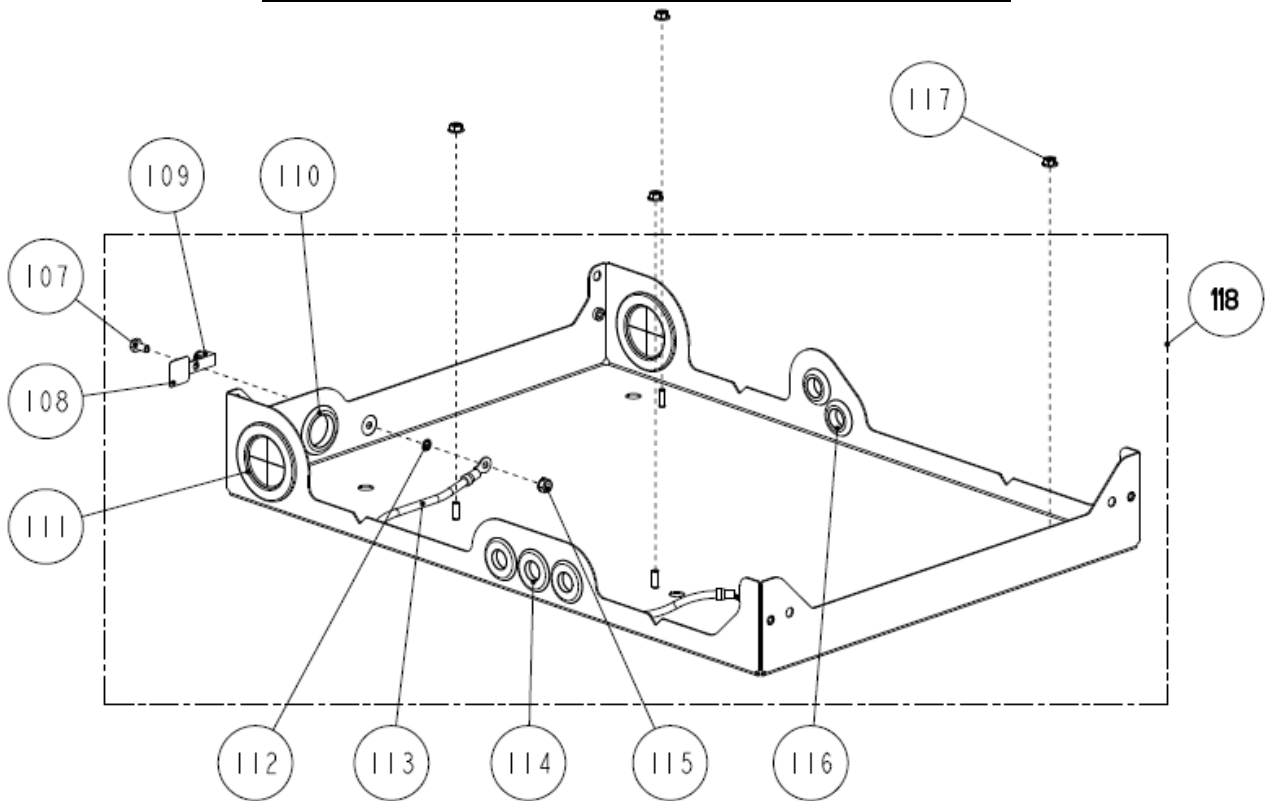

# ILLUSTRATED PARTS LIST

FOR MODELS

7.5 MCGB (60HZ) AND 6.2 MCGB (50HZ)

5.0 MCGB (60HZ) AND 4.2 MCGB (50HZ)

INCLUDING VENCLOSURE MODELS

**SERVICE SIDE VIEW (LEFT)**

**SERVICE SIDE VIEW (RIGHT)**

CONTACT SERVICE OR SPARE PARTS REPRESENTATIVE  
FOR ECU REPLACEMENT, GENSET SERIAL NUMBER IS REQUIRED

**NON-SERVICE SIDE VIEW (LEFT)**

**SIDE EXHAUST (SIDEX)**

**REAR EXHAUST (REARX)**

**FUEL PUMP MODULE**

**REMOTE OIL FILTER**

**CONTROL PANEL BOX (NON-ENCLOSURE MODELS)**

**CONTROL PANEL BOX (VENCLOSURE MODELS)**

**VENCLOSURE BASE ASSY**

**VENCLOSURE SERVICE SIDE PANEL**

**VENCLOSURE TOP PANEL**

**GENERATOR DUCT COMPONENTS**  
**(VENCLOSURE MODELS)**

**GENERATOR COVER ASSY**  
**(VENCLOSURE MODELS)**

**SIPHON BREAK CONNECTION**  
**PARTS (VENCLOSURE MODELS)**

**VENCLOSURE GENERATOR  
PANEL 7.5/6.2 MCGA**

**VENCLOSURE GENERATOR  
PANEL 5.0/4.2 MCGA**

**VENCLOSURE REAR PANEL**

**VENCLOSURE BELT SIDE  
PANEL (REARX)**

**VENCLOSURE BELT SIDE  
PANEL (SIDEX)**

**REAR FLANGE ASSY  
(REARX)**