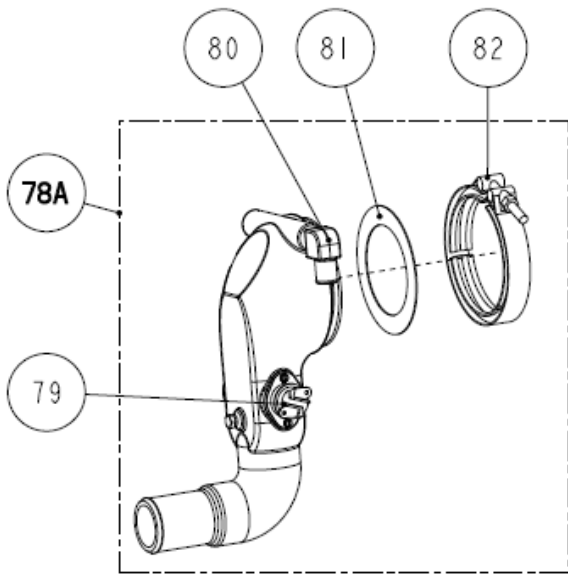

# ILLUSTRATED PARTS LIST

FOR MODELS

7.5 MCGB (60HZ) AND 6.2 MCGB (50HZ)

5.0 MCGB (60HZ) AND 4.2 MCGB (50HZ)

INCLUDING VENCLOSURE MODELS

**SERVICE SIDE VIEW (LEFT)**

**SERVICE SIDE VIEW (RIGHT)**

CONTACT SERVICE OR SPARE PARTS REPRESENTATIVE  
FOR ECU REPLACEMENT, GENSET SERIAL NUMBER IS REQUIRED

**NON-SERVICE SIDE VIEW (LEFT)**

**SIDE EXHAUST (SIDEX)**

**REAR EXHAUST (REARX)**

**FUEL PUMP MODULE**

**REMOTE OIL FILTER**

**CONTROL PANEL BOX (NON-ENCLOSURE MODELS)**

**CONTROL PANEL BOX (VENCLOSURE MODELS)**

(CONTINUED NEXT PAGE)

(PARTS LIST CONTINUED)

REF	PART #	PART NAME	NOTES
135	56736	HOSE,HEAT EXGR TO VENCL	
136	301083	CLAMP,HOSE 10	
137	56733	ELBOW	
138A	56863	PANEL,GEN	7.5/6.2 MCGB
138B	56864	PANEL,GEN	5.0/4.2 MCGB
139	56813	SEAL,CONTROL PANEL	
140	56815	ALIGNMENT PIN	
141	58249	PANEL,REAR MCGB	
142A	56865	PANEL,BELT	REARX MODELS
142B	56866	PANEL,BELT	SIDEX MODELS
143A	58248	REAR FLANGE ASSY	REARX MODELS
143B	58213	REAR FLANGE ASSY	SIDEX MODELS
144	56839	WASHER,FLAT	
145	43094	RIVET,POP 1/8DIA	
146	58212	SEAL,EXH HOSE	REARX MODELS
147	56842	CAPSCREW	
148	55812	WASHER	
149	55847	LOCKWASHER	
150	56928	CAPSCREW	
151	56793	HOSE,SIPHON BREAK	
152	58242	SIDE FLANGE ASSY	SIDEX MODELS
153	58243	SEAL, SIDE FLANGE	SIDEX MODELS
154	46270	M6X20 CAPSCREW	
155	55847	M6 LOCKWASHER	
156	57012	BRACKET, OIL REMOTE	
157	57011	ADAPTER, FILTER	
158	34663	NIPPLE, OIL FILTER	
161	13348	CONNECTOR, MALE, OIL LINE	
162A	11925	HOSE, OIL	40" LONG
162B	53973	HOSE,OIL 60 LG	60" LONG
163	57013	ADAPTER, ENGINE	
164	32148	O-RING	
165	57825	CLAMP, FUEL PUMP BODY	
166	55511	ELBOW,MALE	
167	56762	BRACKET,FUEL MODULE	
168	55637	BRACKET,FUEL MODULE SUPPORT	
169	54769	REGULATOR,FUEL	
170	54770	RETAINER,FUEL REGULATOR	
171	42738	VALVE,FUEL SYSTEM TEST	
172	55510	CONNECTOR,MALE	
173	55534	BUMPER,RUBBER	
174	58356	SLEEVE, HOSE	