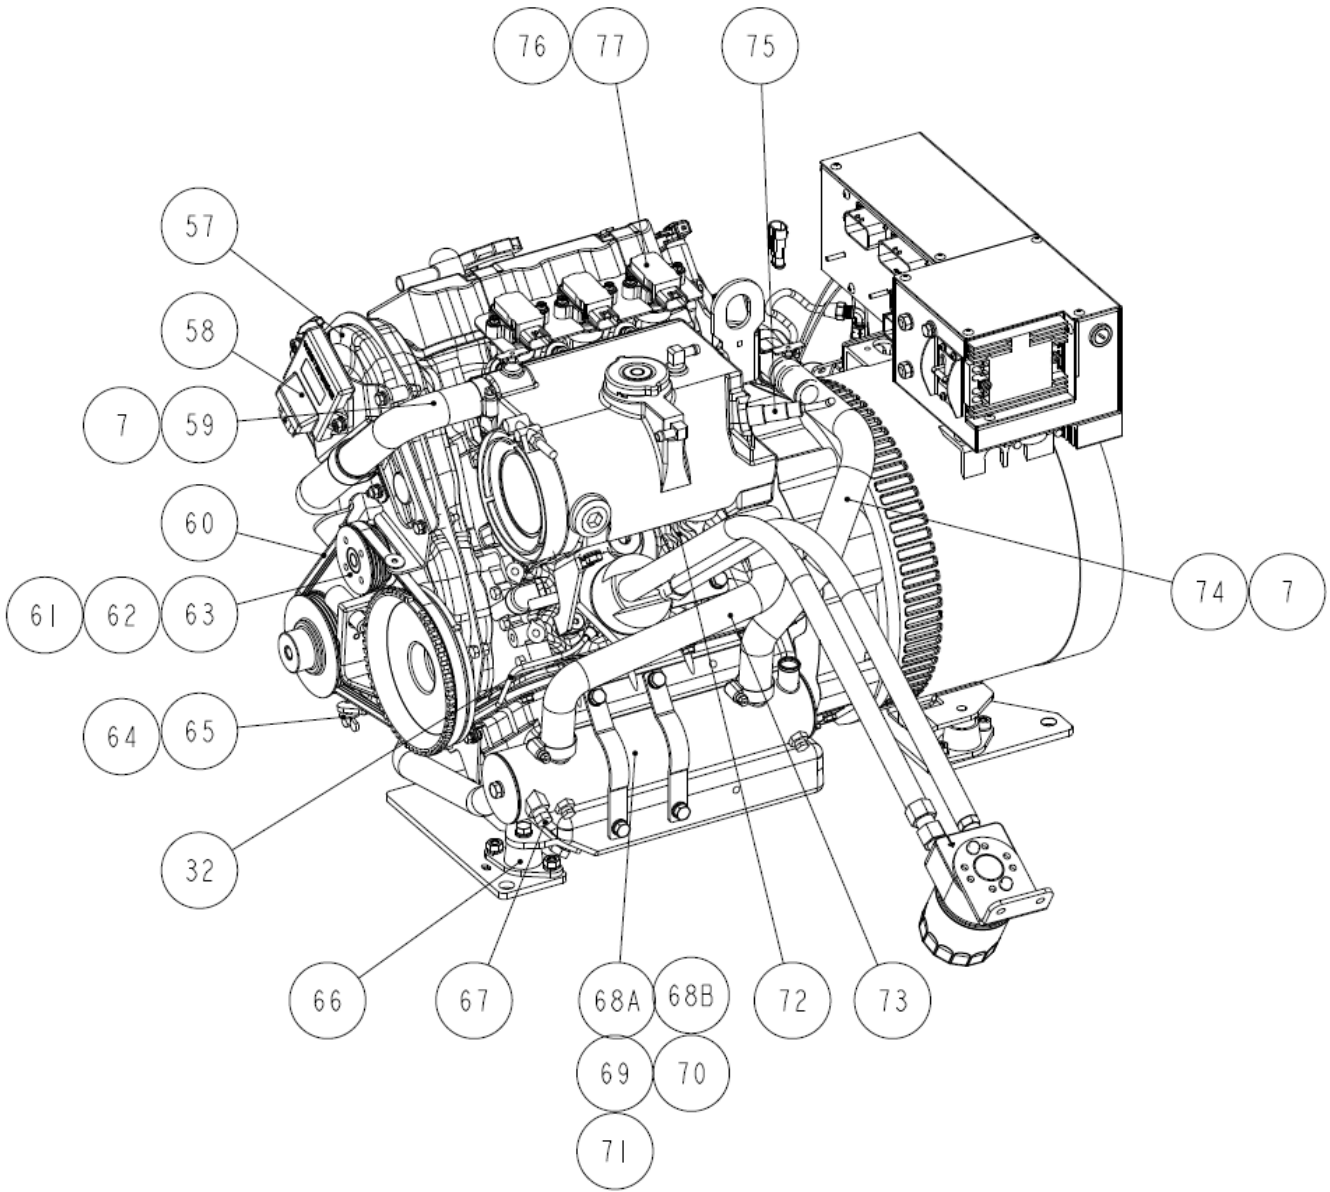

# ILLUSTRATED PARTS LIST

FOR MODELS

7.5 MCGB (60HZ) AND 6.2 MCGB (50HZ)

5.0 MCGB (60HZ) AND 4.2 MCGB (50HZ)

INCLUDING VENCLOSURE MODELS

**SERVICE SIDE VIEW (LEFT)**

**SERVICE SIDE VIEW (RIGHT)**

CONTACT SERVICE OR SPARE PARTS REPRESENTATIVE  
FOR ECU REPLACEMENT, GENSET SERIAL NUMBER IS REQUIRED

**NON-SERVICE SIDE VIEW (LEFT)**

**SIDE EXHAUST (SIDEX)**

**REAR EXHAUST (REARX)**

**FUEL PUMP MODULE**

**REMOTE OIL FILTER**

**CONTROL PANEL BOX (NON-ENCLOSURE MODELS)**

**CONTROL PANEL BOX (VENCLOSURE MODELS)**

(CONTINUED NEXT PAGE)

(PARTS LIST CONTINUED)

REF	PART #	PART NAME	NOTES
135	56736	HOSE,HEAT EXGR TO VENCL	
136	301083	CLAMP,HOSE 10	
137	56733	ELBOW	
138A	56863	PANEL,GEN	7.5/6.2 MCGB
138B	56864	PANEL,GEN	5.0/4.2 MCGB
139	56813	SEAL,CONTROL PANEL	
140	56815	ALIGNMENT PIN	
141	58249	PANEL,REAR MCGB	
142A	56865	PANEL,BELT	REARX MODELS
142B	56866	PANEL,BELT	SIDEX MODELS
143A	58248	REAR FLANGE ASSY	REARX MODELS
143B	58213	REAR FLANGE ASSY	SIDEX MODELS
144	56839	WASHER,FLAT	
145	43094	RIVET,POP 1/8DIA	
146	58212	SEAL,EXH HOSE	REARX MODELS
147	56842	CAPSCREW	
148	55812	WASHER	
149	55847	LOCKWASHER	
150	56928	CAPSCREW	
151	56793	HOSE,SIPHON BREAK	
152	58242	SIDE FLANGE ASSY	SIDEX MODELS
153	58243	SEAL, SIDE FLANGE	SIDEX MODELS
154	46270	M6X20 CAPSCREW	
155	55847	M6 LOCKWASHER	
156	57012	BRACKET, OIL REMOTE	
157	57011	ADAPTER, FILTER	
158	34663	NIPPLE, OIL FILTER	
161	13348	CONNECTOR, MALE, OIL LINE	
162A	11925	HOSE, OIL	40" LONG
162B	53973	HOSE,OIL 60 LG	60" LONG
163	57013	ADAPTER, ENGINE	
164	32148	O-RING	
165	57825	CLAMP, FUEL PUMP BODY	
166	55511	ELBOW,MALE	
167	56762	BRACKET,FUEL MODULE	
168	55637	BRACKET,FUEL MODULE SUPPORT	
169	54769	REGULATOR,FUEL	
170	54770	RETAINER,FUEL REGULATOR	
171	42738	VALVE,FUEL SYSTEM TEST	
172	55510	CONNECTOR,MALE	
173	55534	BUMPER,RUBBER	
174	58356	SLEEVE, HOSE	